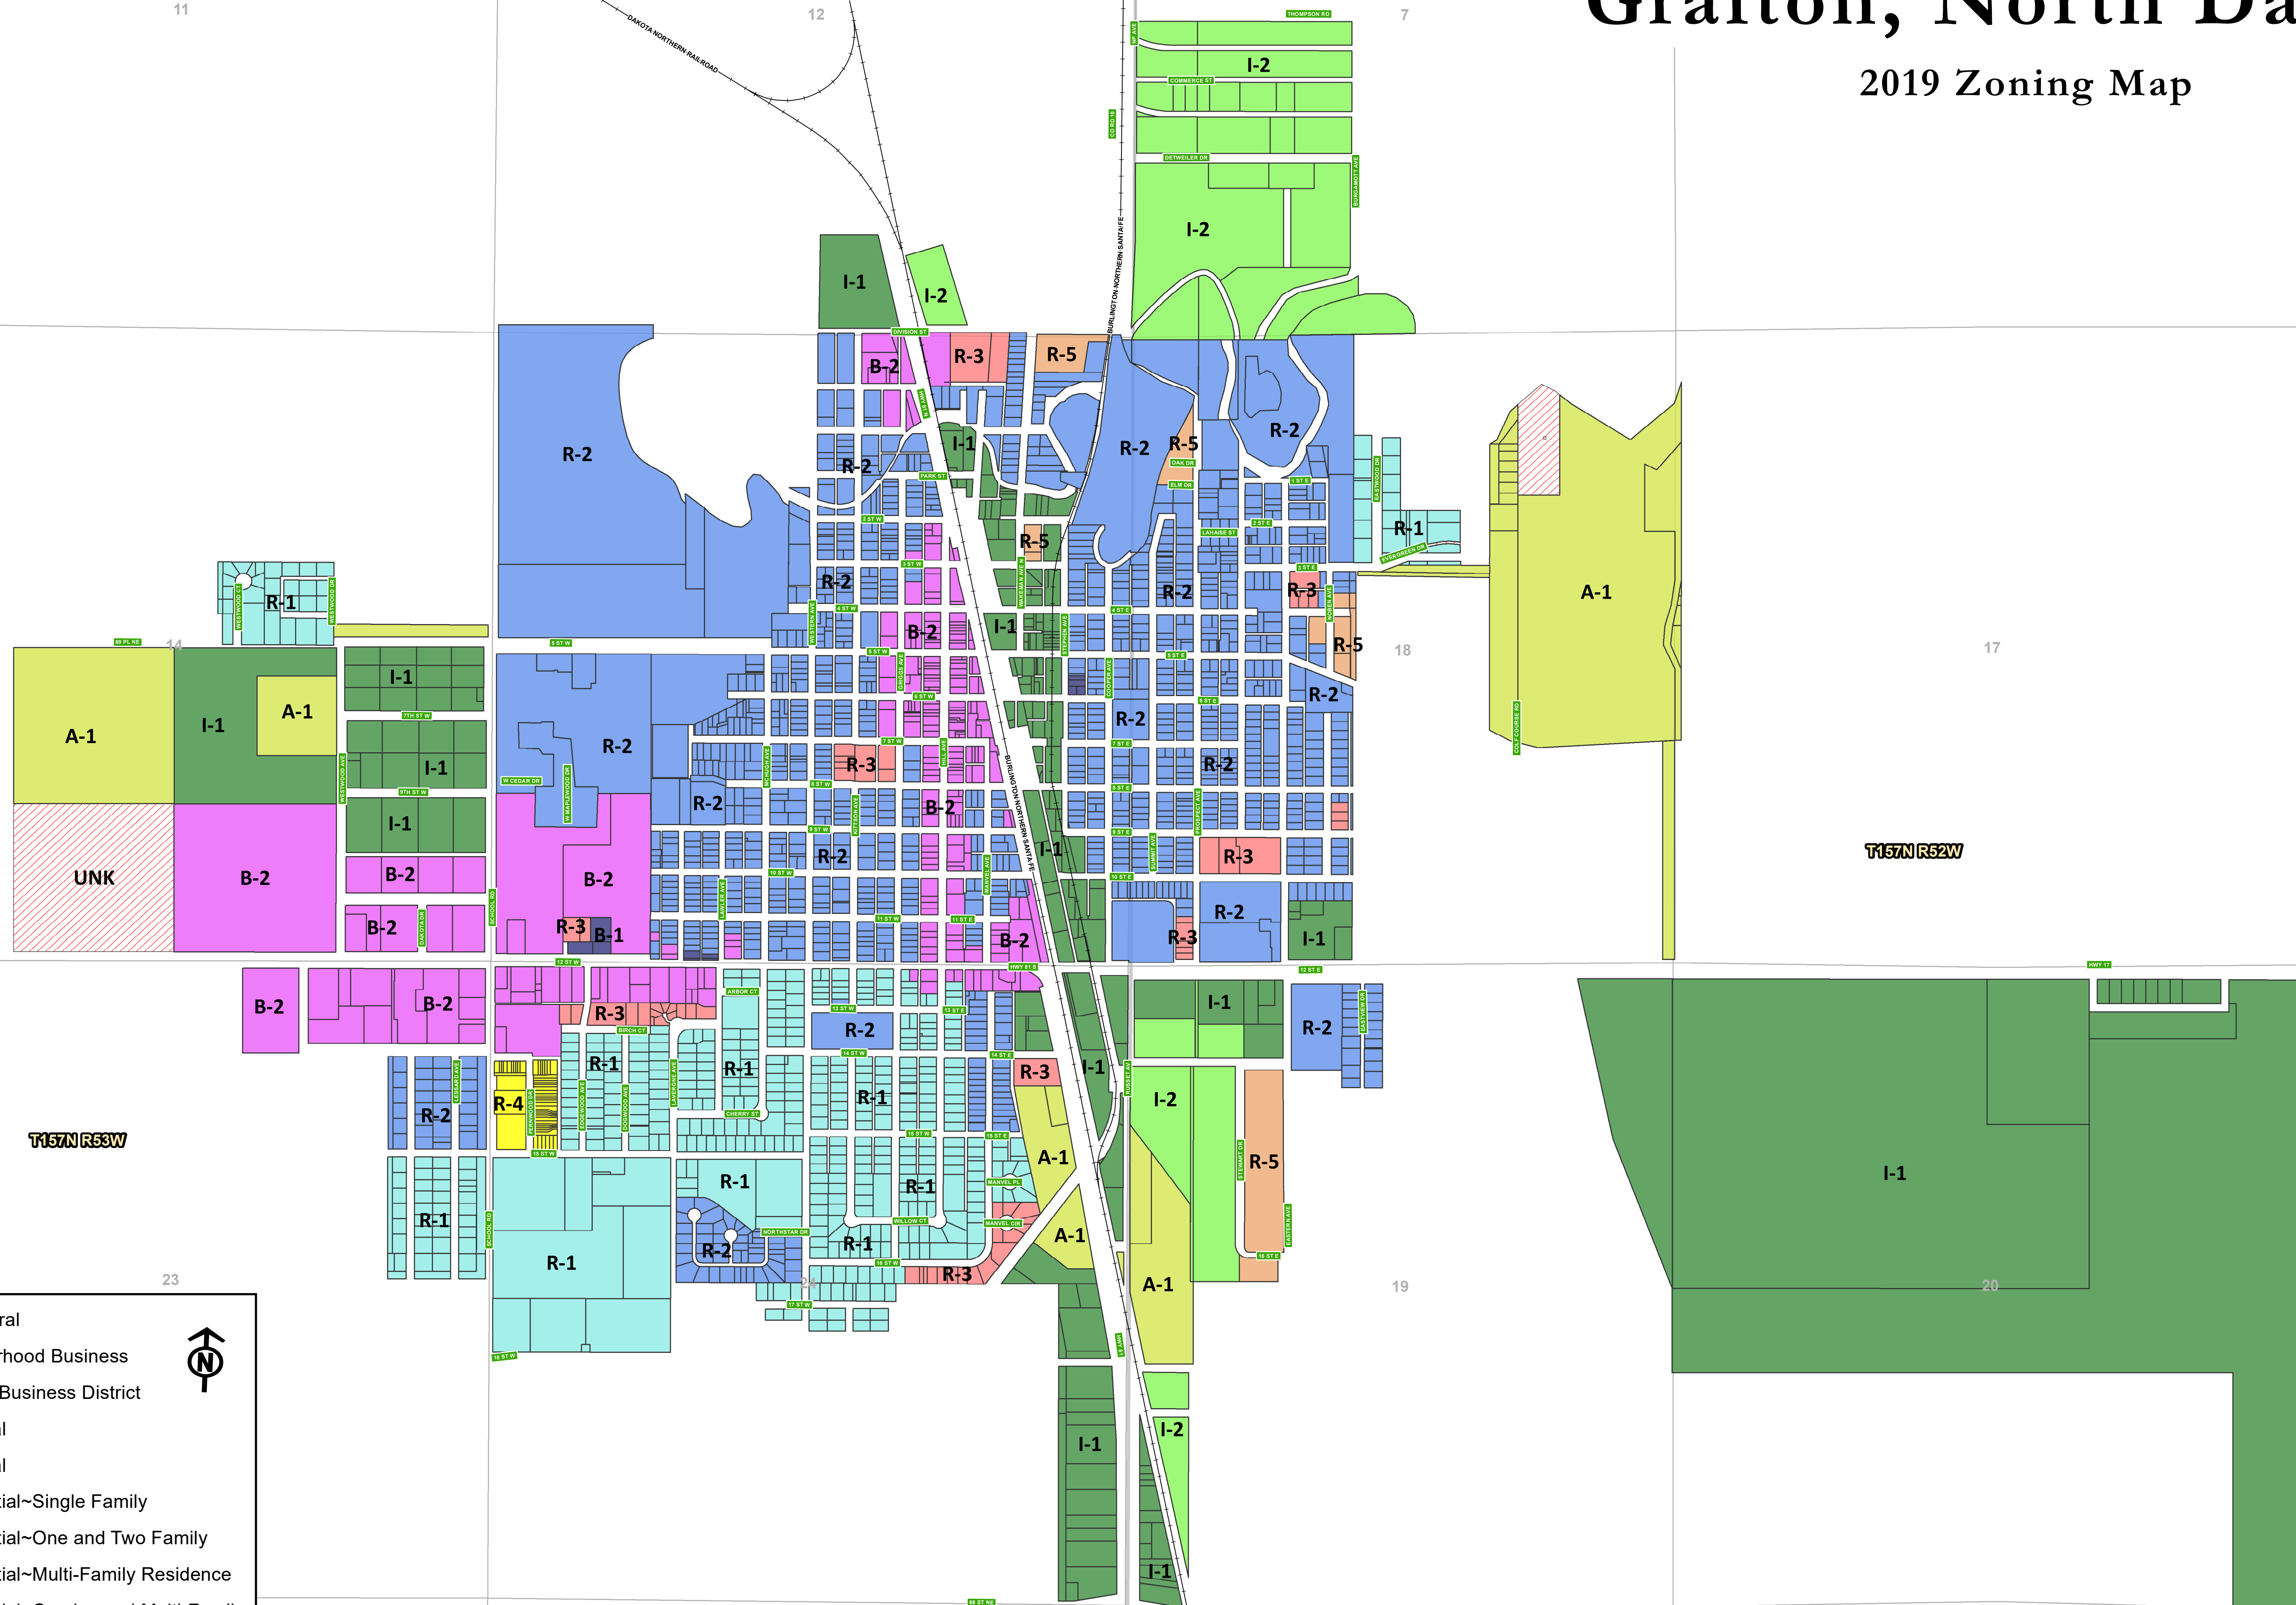

Grafton, North Dakota

2019 Zoning Map

	A-1	Agricultural
	B-1	Neighborhood Business
	B-2	General Business District
	I-1	Industrial
	I-2	Industrial
	R-1	Residential~Single Family
	R-2	Residential~One and Two Family
	R-3	Residential~Multi-Family Residence
	R-4	Residential~Condos and Multi-Family
	R-5	Residential~Mobile Home Residence
	UNK	Unknown